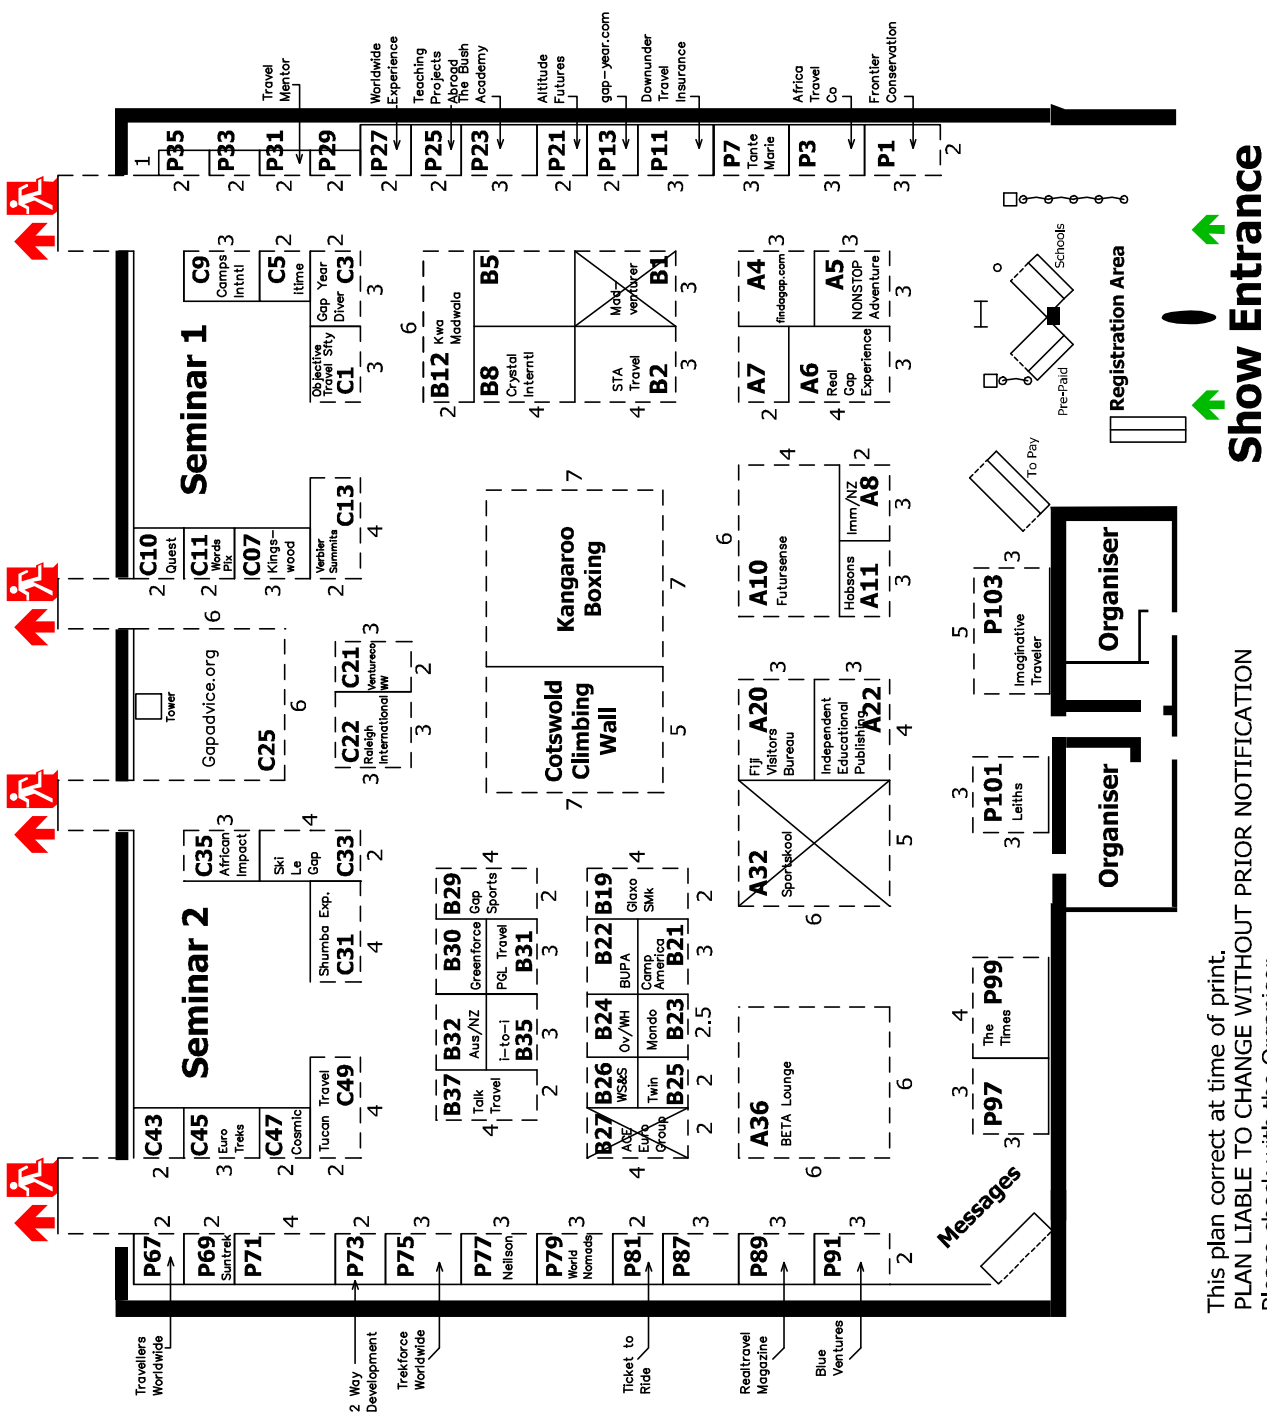

Gap Year Show 2006

This plan correct at time of print.
 PLAN LIABLE TO CHANGE WITHOUT PRIOR NOTIFICATION
 Please check with the Organiser

17TH - 18TH November 2006
 Hall S6 & S7 ExCeL - London Docklands